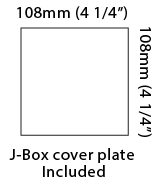

DAU SINGLE SURFACE

D93041-

base number _____
Finish Options _____

1. To build a product code in our configurator select the specify button on the base model # product page
2. To build a manual product code on this datasheet choose from the options listed below in blue font and add the suffix to the base model #

GENERAL

Series: Dau _____
Subseries: Dau Single _____
Brand: Milan _____
Division: Design _____
Mounting Type: Surface _____
Mounting Location: Wall _____
Subcategory: Up/Down Light _____

PHYSICAL

Length (mm): 80 _____
Length (in): 3 1/8" _____
Height (mm): 80 _____
Depth (mm): 101 _____
Height (in): 3 1/8" _____
Depth (in): 4 _____
Extension (mm): 101 _____
Extension (in): 4 _____
Light Distribution: Direct / Indirect _____
Weight (kg): 0.82 _____
Weight (lbs): 1.81 _____
Fixture Finish: BAL / MWL / BSL _____
Fixture Material: Extruded Aluminum _____

ELECTRICAL

Number of Lamps: 1 _____
Lamp Type: LED Retrofit _____
Lamp Shape: T4 _____
Bulb Included: Bulb Not Included _____
Max. Wattage Per Lamp (W): 3.5 _____
Lamp Base: G9 _____
Input Voltage (V): 120Vac Direct Line _____

LED

OPTICAL

RATINGS AND CERTIFICATIONS

Certified By: Certified for North American Standards _____
IP rating: IP20 _____